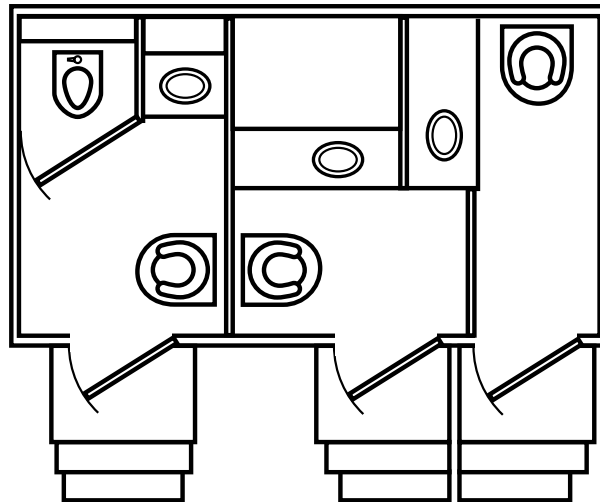

FORMAL PLUS TRAILER

gotügo
nature calls.

gotühave even more

Here's a more stylish, modern unit with many upscale amenities. Measuring at 12 feet long, it accommodates both men and women with separate restrooms (including two separate women's rooms). Standard features include vanities with elegant counter tops, stainless steel sinks, a hide-away urinal closet, a centralized waste system, faux hardwood flooring, wood trim, air conditioning, baseboard heating, AM/FM stereo, CD player, toilet paper, paper towel, and soap dispensers.

Features:

- Separate Men & Women Entries
- White Waterless Urinal
- Hide-away Urinal Closet Door
- White Foot Flushing Toilets
- Vanities with Laminated Tops
- Stainless Steel Sink Bowls
- Chrome Faucets
- Toilet Paper Dispensers
- Paper Towel Dispensers
- Soap Dispensers
- Occupied Lights at Doors
- Entryway Lighting
- Air Vents with Fans
- Centralized Waste System

- Faux Hardwood Floors
- Woodgrain Trim
- Safety-Backed Mirrors
- Air Conditioning/Heating
- AM/FM Stereo with CD Player

Specifications:

- Height: 10' 6"
- Overall Length: 12'
- Overall Width: 9' 7"
- Holding Capacity: 460 gallons
- Water Source: Garden Hose Hook Up or Self Contained
- Accommodates up to 400 Guests